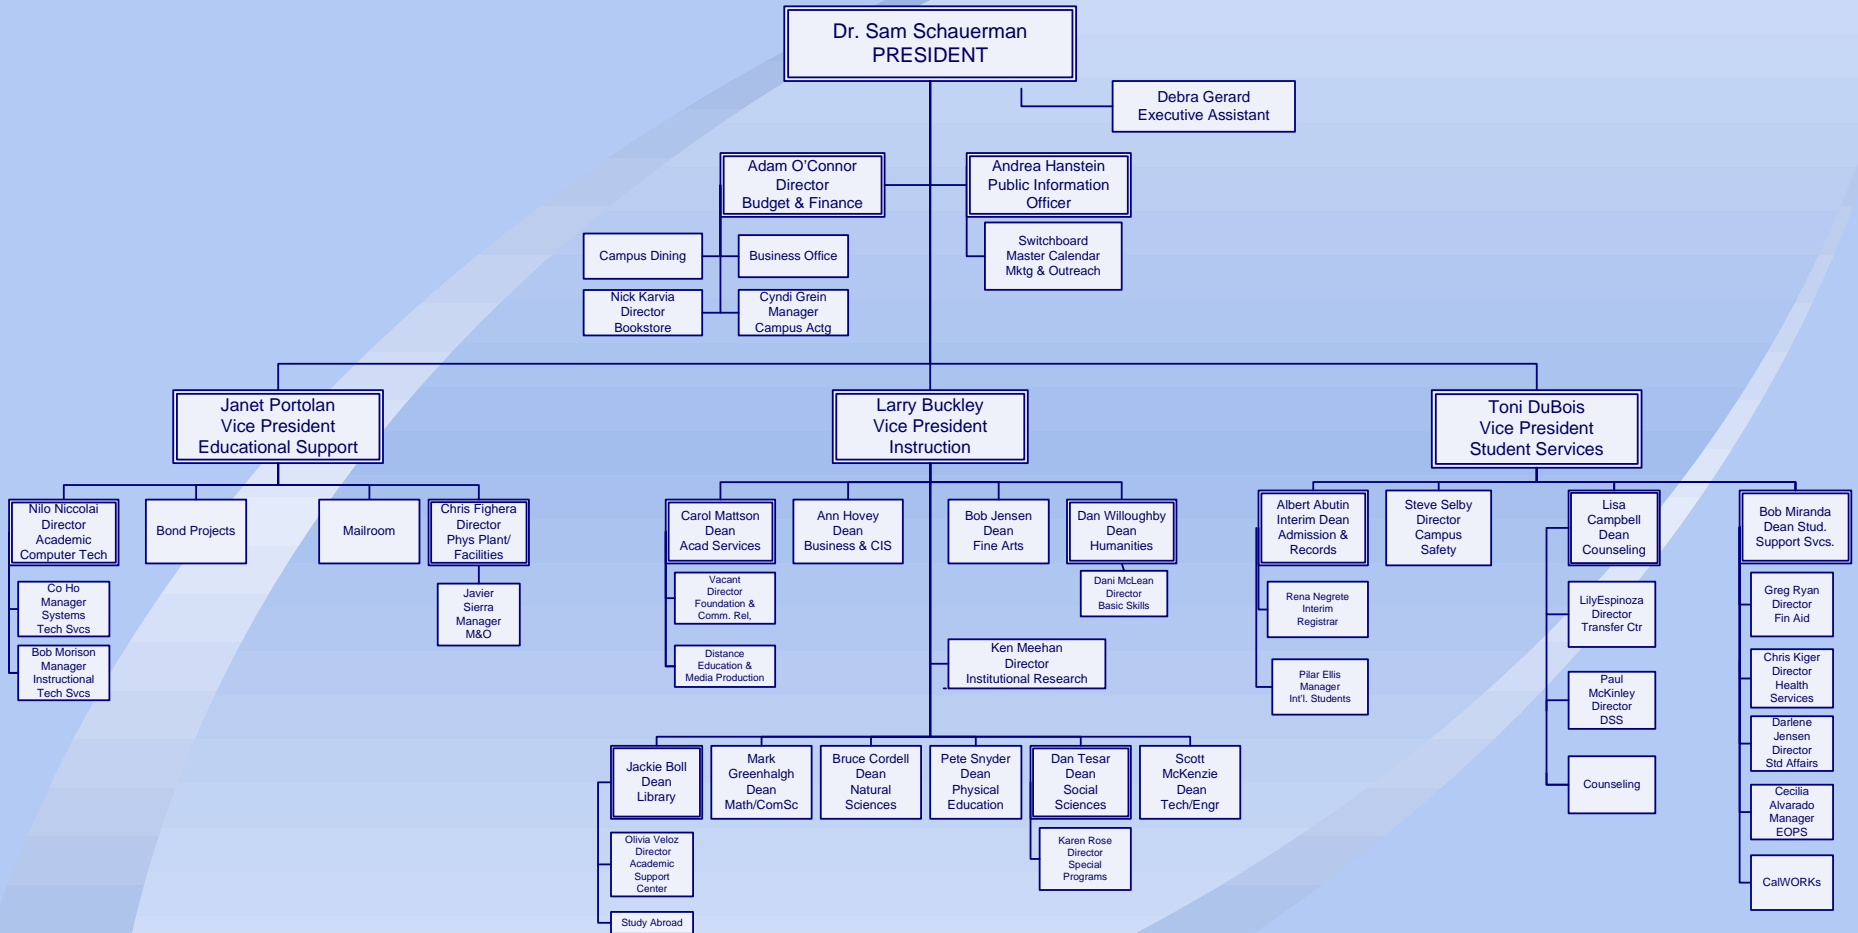

Fullerton College

Organization Chart

Effective: 10/01/2009